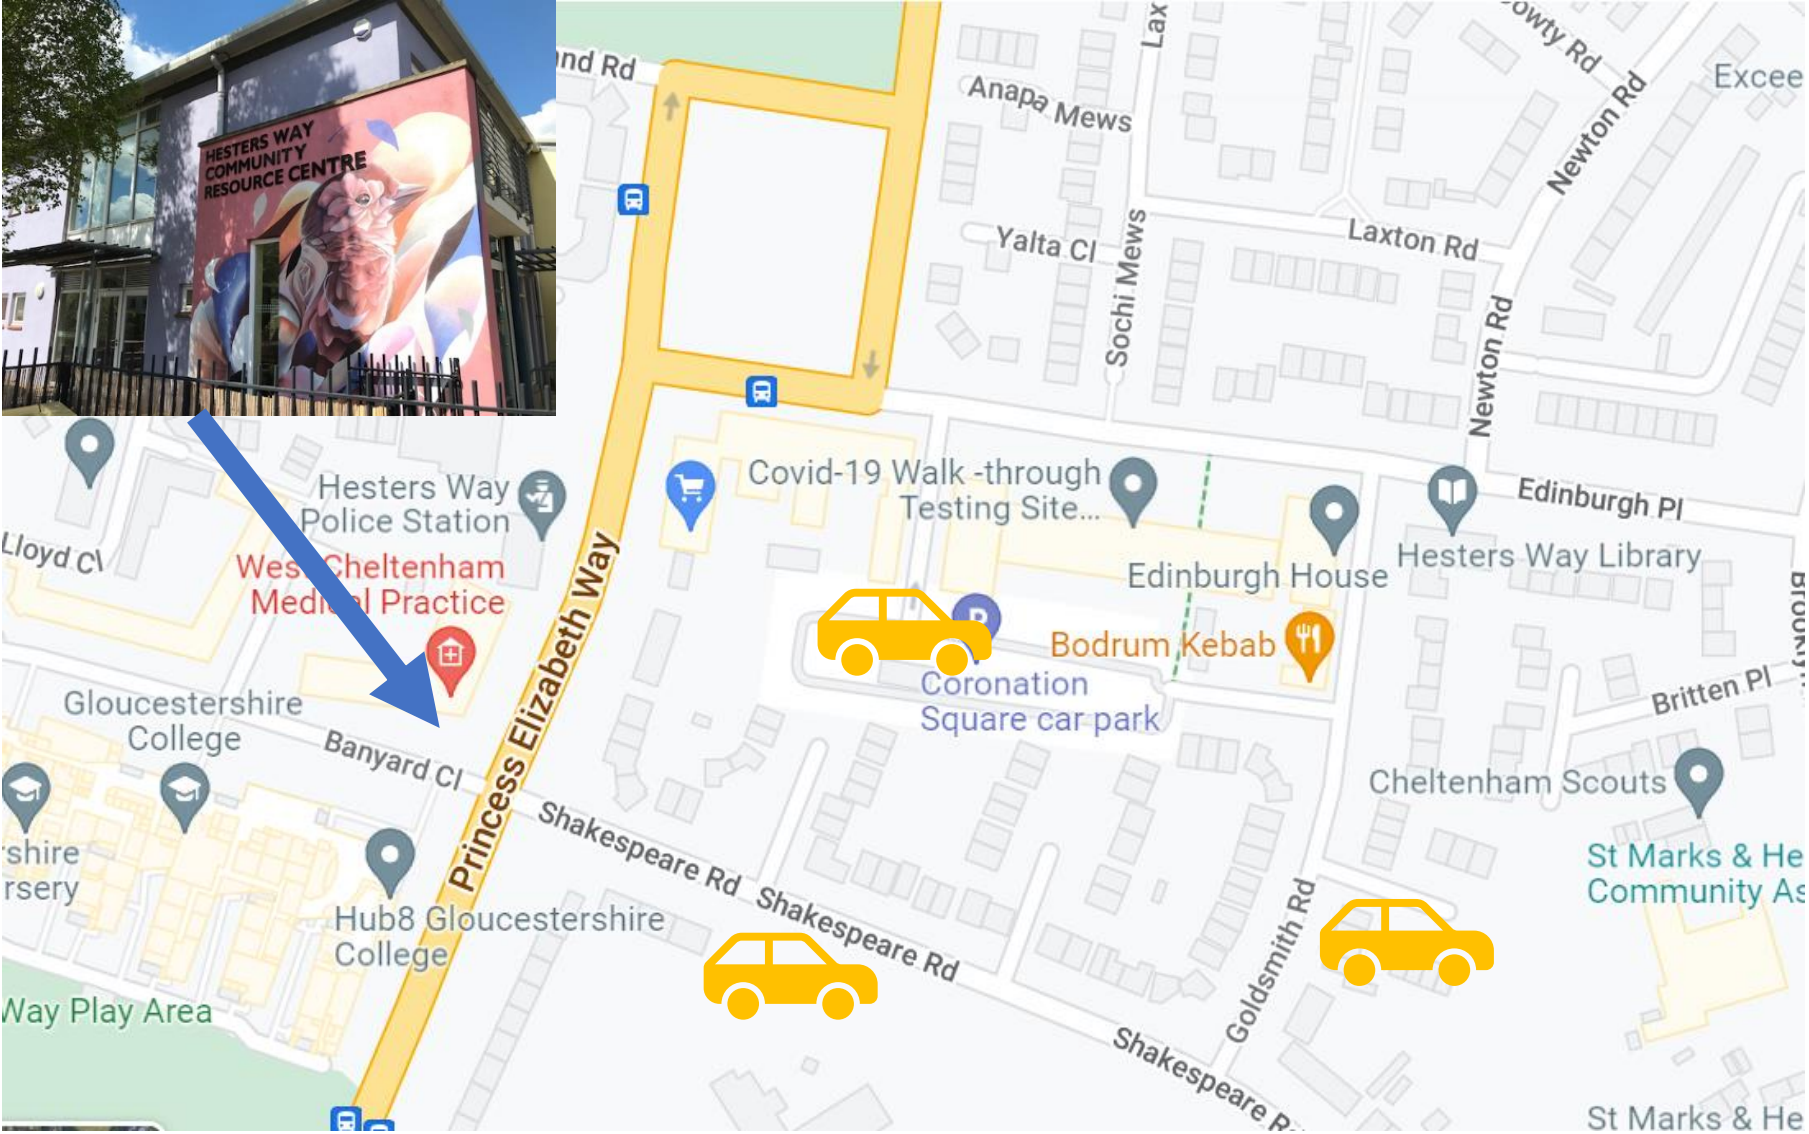

Alternative Car Parking Near to Hesters Way Community Resource Centre

- 1) Coronation Square Car Park or on either 2) Shakespeare Road or 3) Goldsmith Road